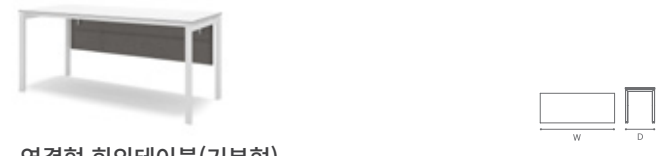

연결형 회의테이블(기본형)

24850524	AM6T-86P	800×600×720	263,000	
24850525	AM6T-106P	1000×600×720	281,000	
24850561	AM6T-126P	1200×600×720	304,000	

상석

24850567	AM6T-87P	800×700×720	272,000	
24850568	AM6T-107P	1000×700×720	291,000	
24850569	AM6T-127P	1200×700×720	314,000	

2인석

24850562	AM6T-146P	1400×600×720	324,000	
24850563	AM6T-156P	1500×600×720	339,000	

24850570	AM6T-147P	1400×700×720	335,000	
24850571	AM6T-157P	1500×700×720	350,000	

2~3인석

24850564	AM6T-166P	1600×600×720	350,000	
24850565	AM6T-176P	1700×600×720	361,000	
24850566	AM6T-186P	1800×600×720	372,000	

24850572	AM6T-167P	1600×700×720	361,000	
24850573	AM6T-177P	1700×700×720	372,000	
24850574	AM6T-187P	1800×700×720	383,000