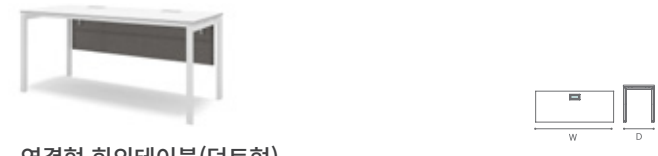

연결형 회의테이블(덱트형)

24850526	AM6T-86MP	800×600×720	321,000	
24850527	AM6T-106MP	1000×600×720	339,000	
24850575	AM6T-126MP	1200×600×720	362,000	

상석

24850581	AM6T-87MP	800×700×720	330,000	
24850582	AM6T-107MP	1000×700×720	349,000	
24850583	AM6T-127MP	1200×700×720	372,000	

2인석

24850576	AM6T-146MP	1400×600×720	382,000	
24850577	AM6T-156MP	1500×600×720	454,000	

24850584	AM6T-147MP	1400×700×720	393,000	
24850585	AM6T-157MP	1500×700×720	464,000	

2~3인석

24850578	AM6T-166MP	1600×600×720	464,000	
24850579	AM6T-176MP	1700×600×720	476,000	
24850580	AM6T-186MP	1800×600×720	487,000	

24850586	AM6T-167MP	1600×700×720	476,000	
24850587	AM6T-177MP	1700×700×720	486,000	
24850588	AM6T-187MP	1800×700×720	498,000	

+ 슬라이드 전선커버 / 멀티탭 有 (W1500 이상 멀티탭 2개 적용)